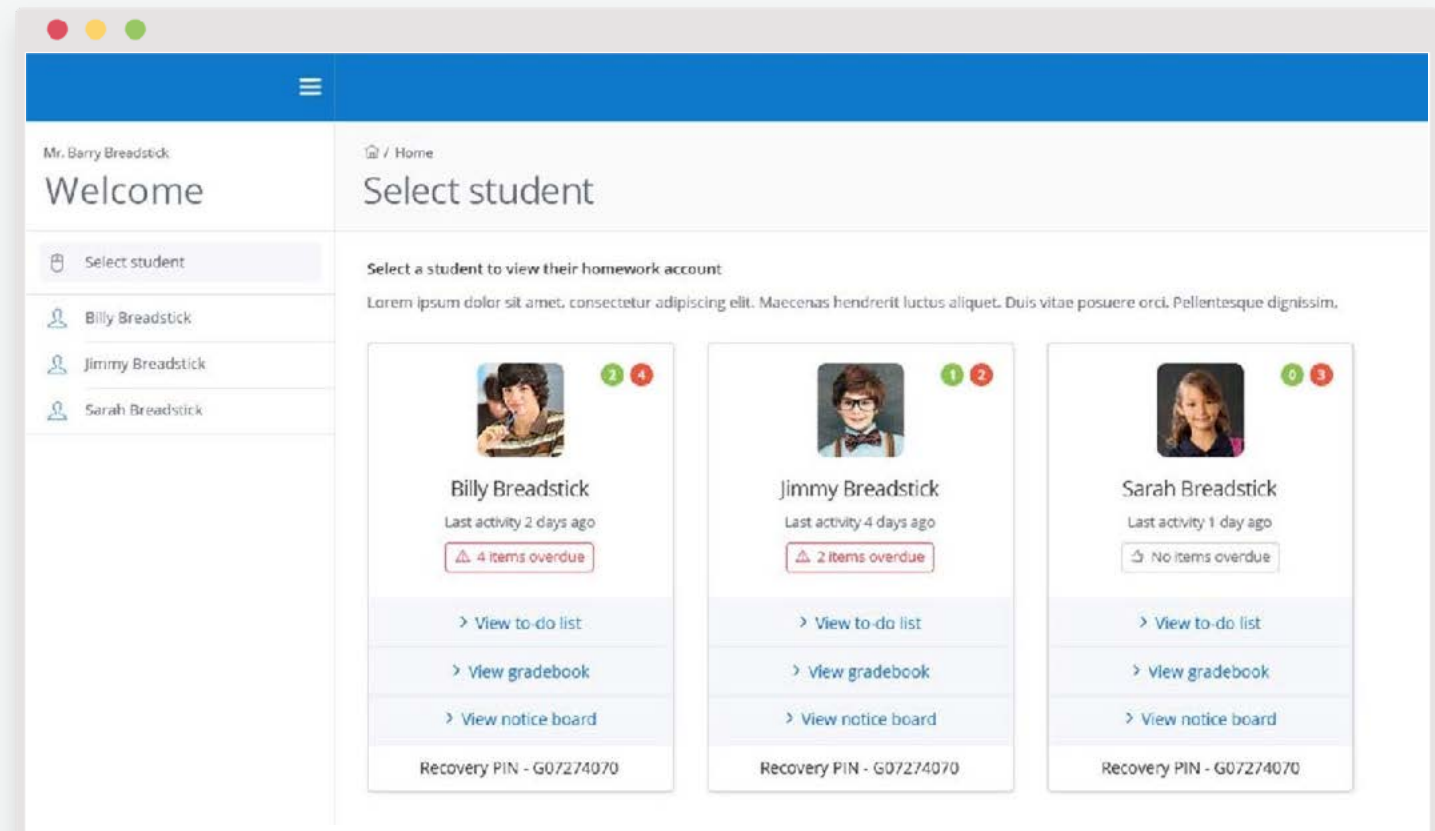

More Than One Child?

More than one child at the school? Don't worry they'll appear on the same page.