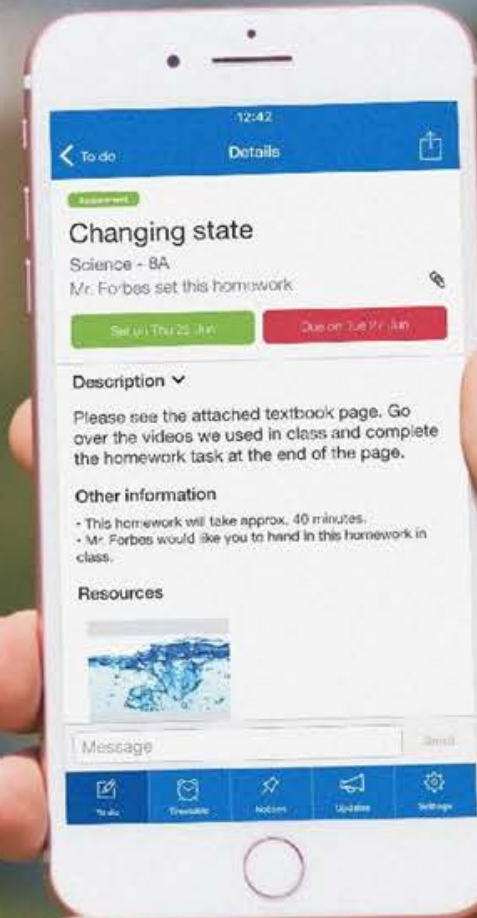

Homework Description

Here is a task's title and description, issue and due dates and how it should be submitted.