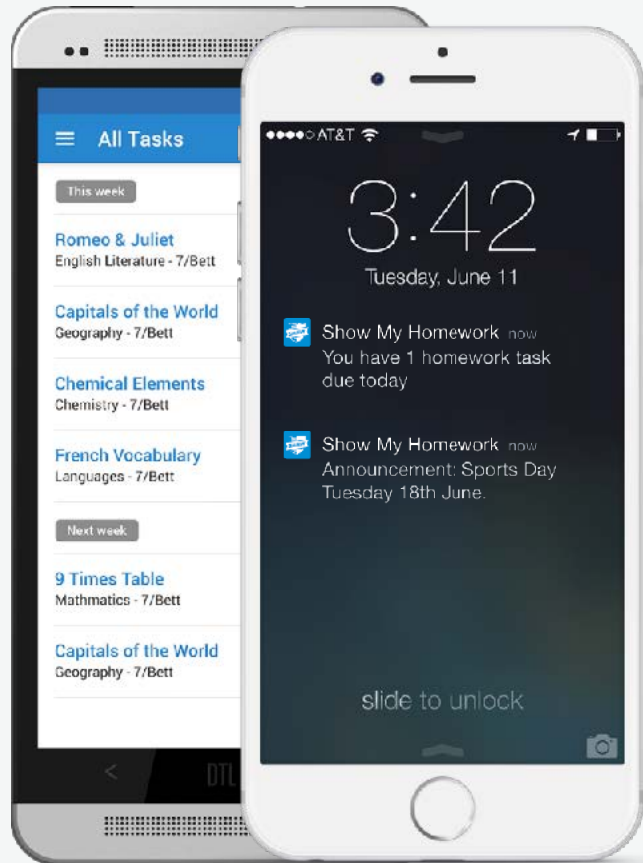

Get Notified

In Settings, you can manage notifications

Notifications

Emails

- ☐ Receive Friday email notifications on homework your child has due next week
- ☒ Receive School wide announcements when they are published

Mobile Apps

- ☒ Push notifications

Update notification settings