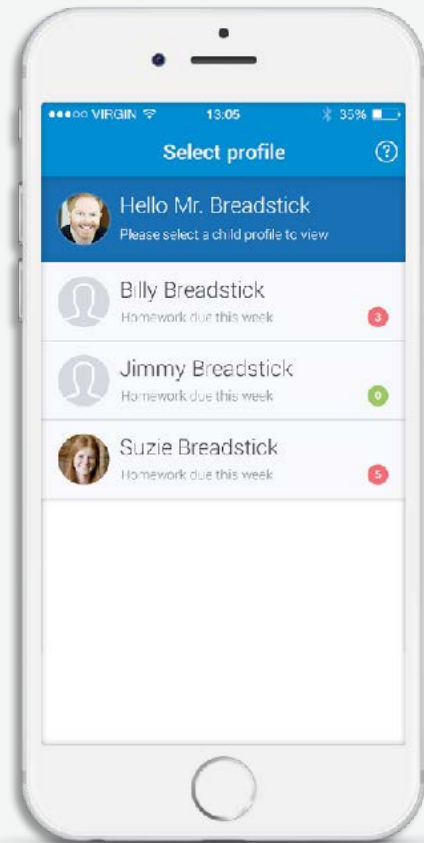

More Than One Child?

More than one child at the school? Don't worry they'll appear on the same page.