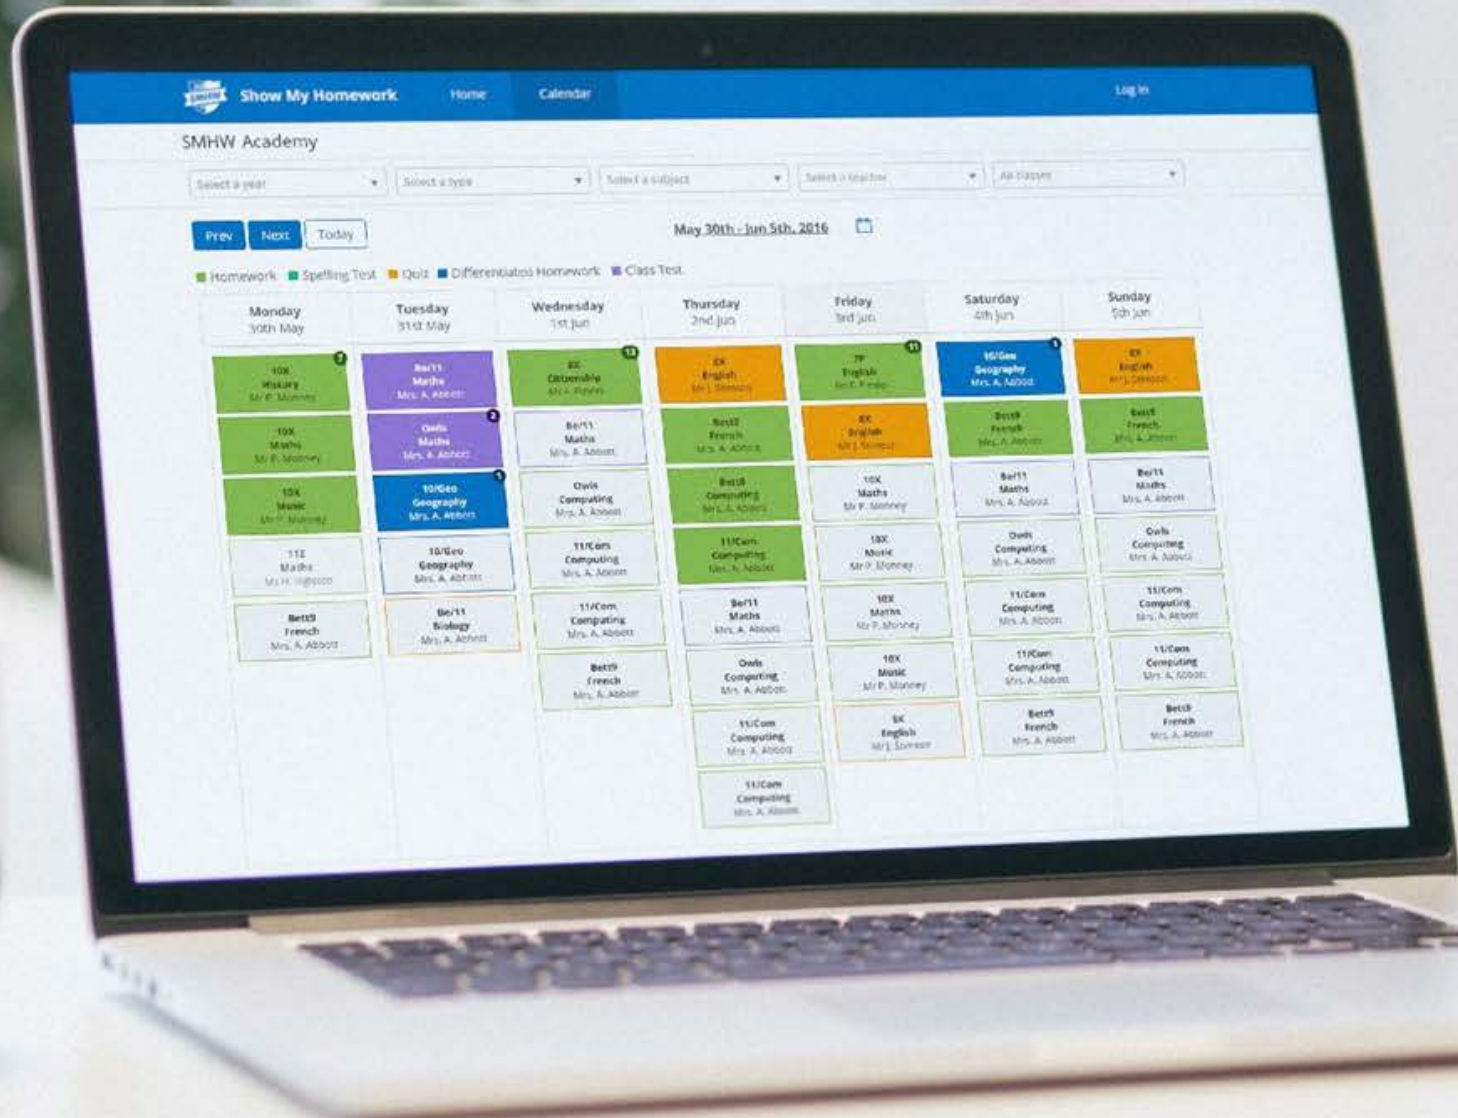

A Parent's Guide to Show My Homework

satchel:

Together through education

What is Show My Homework

A simple online solution for students and parents to view homework details and upcoming deadlines.

Mobile apps and notifications ensure you always know what homework your child has and when it's due.

How Show My Homework can Help You

A man and a woman are walking away from the camera on a paved path. The man is on the left, wearing a light-colored shirt and dark trousers, carrying a brown messenger bag. The woman is on the right, wearing a light-colored top and a dark skirt, carrying a black backpack. They are walking towards a set of stairs with a metal railing. In the background, there are green trees, a bridge, and a building. The sky is clear and blue.

Get notifications straight to your phone

See when homework has been submitted and the grades awarded for it.

Visibility - See exactly how much homework has been set and when it's due

More Than One Child?